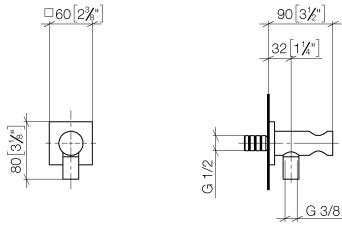

Wall elbow with integrated shower holder - Dark Chrome

IMO

28 490 970

- 3/8" shower outlet
- rosette 60 x 60 mm
- 1/2" connection
- WRAS 1912049

Intrinsic protection against back flow.

Fits: IMO, MEM, CL.1, CYO

	Dark Chrome	28 490 970-19
	Chrome	28 490 970-00
	Brushed Platinum	28 490 970-06
	Platinum	28 490 970-08
	Brushed Light Gold	28 490 970-27
	Brushed Durabrass (23kt Gold)	28 490 970-28
	Matte Black	28 490 970-33
	Brushed Champagne (22kt Gold)	28 490 970-46
	Champagne (22kt Gold)	28 490 970-47
	Brushed Chrome	28 490 970-93
	Brushed Dark Platinum	28 490 970-99

28 490 970

mm [inches]

28 490 970

Parts for other finishes can be found here: [Chrome](#)

### Spare parts list

No.	Item Number	Name	Quantity used	Delivery time
1	90 24 03 280 00 90	nipple	1	2
2	09 30 30 037 90	screw	2	2
3	09 27 97 043-19	rosette	1	60
4	09 31 11 112 90	pin	1	60
5	09 16 01 023 90	ring	1	2
6	09 23 01 131 90	back-flow preventer	1	2
7	09 30 30 113 20 90	screw	1	2
8	09 14 10 001 90	seal	1	2
9	09 18 40 216 90	sleeve	1	2
10	09 11 03 124-19	connection	1	20
11	09 14 10 213 90	seal	1	2
12	09 24 03 279-19	nipple	1	20
13	90 21 02 069 00-19	cover	1	20