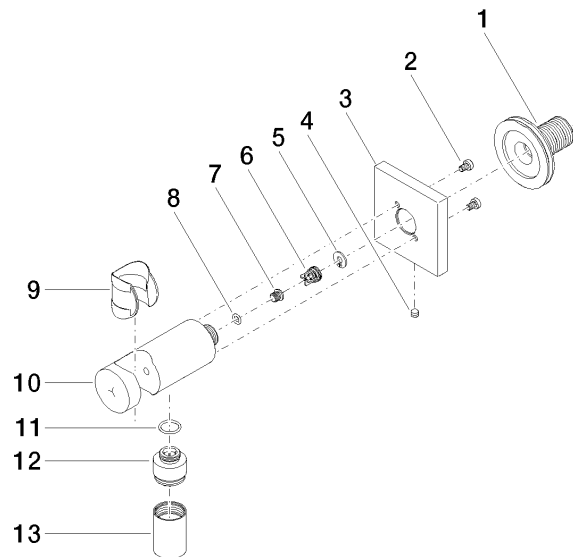

Wall elbow with integrated shower holder - Dark Chrome

IMO

28 490 970

- 3/8" shower outlet
- rosette 60 x 60 mm
- 1/2" connection
- WRAS 1912049

Intrinsic protection against back flow.

Fits: IMO, MEM, CL.1, CYO

28 490 970

mm [inches]

28 490 970

Parts for other finishes can be found here: [Chrome](#)

### Spare parts list

No.	Item Number	Name	Quantity used	Delivery time
1	90 24 03 280 00 90	nipple	1	2
2	09 30 30 037 90	screw	2	2
3	09 27 97 043-19	rosette	1	60
4	09 31 11 112 90	pin	1	60
5	09 16 01 023 90	ring	1	2
6	09 23 01 131 90	back-flow preventer	1	2
7	09 30 30 113 20 90	screw	1	2
8	09 14 10 001 90	seal	1	2
9	09 18 40 216 90	sleeve	1	2
10	09 11 03 124-19	connection	1	20
11	09 14 10 213 90	seal	1	2
12	09 24 03 279-19	nipple	1	20
13	90 21 02 069 00-19	cover	1	20